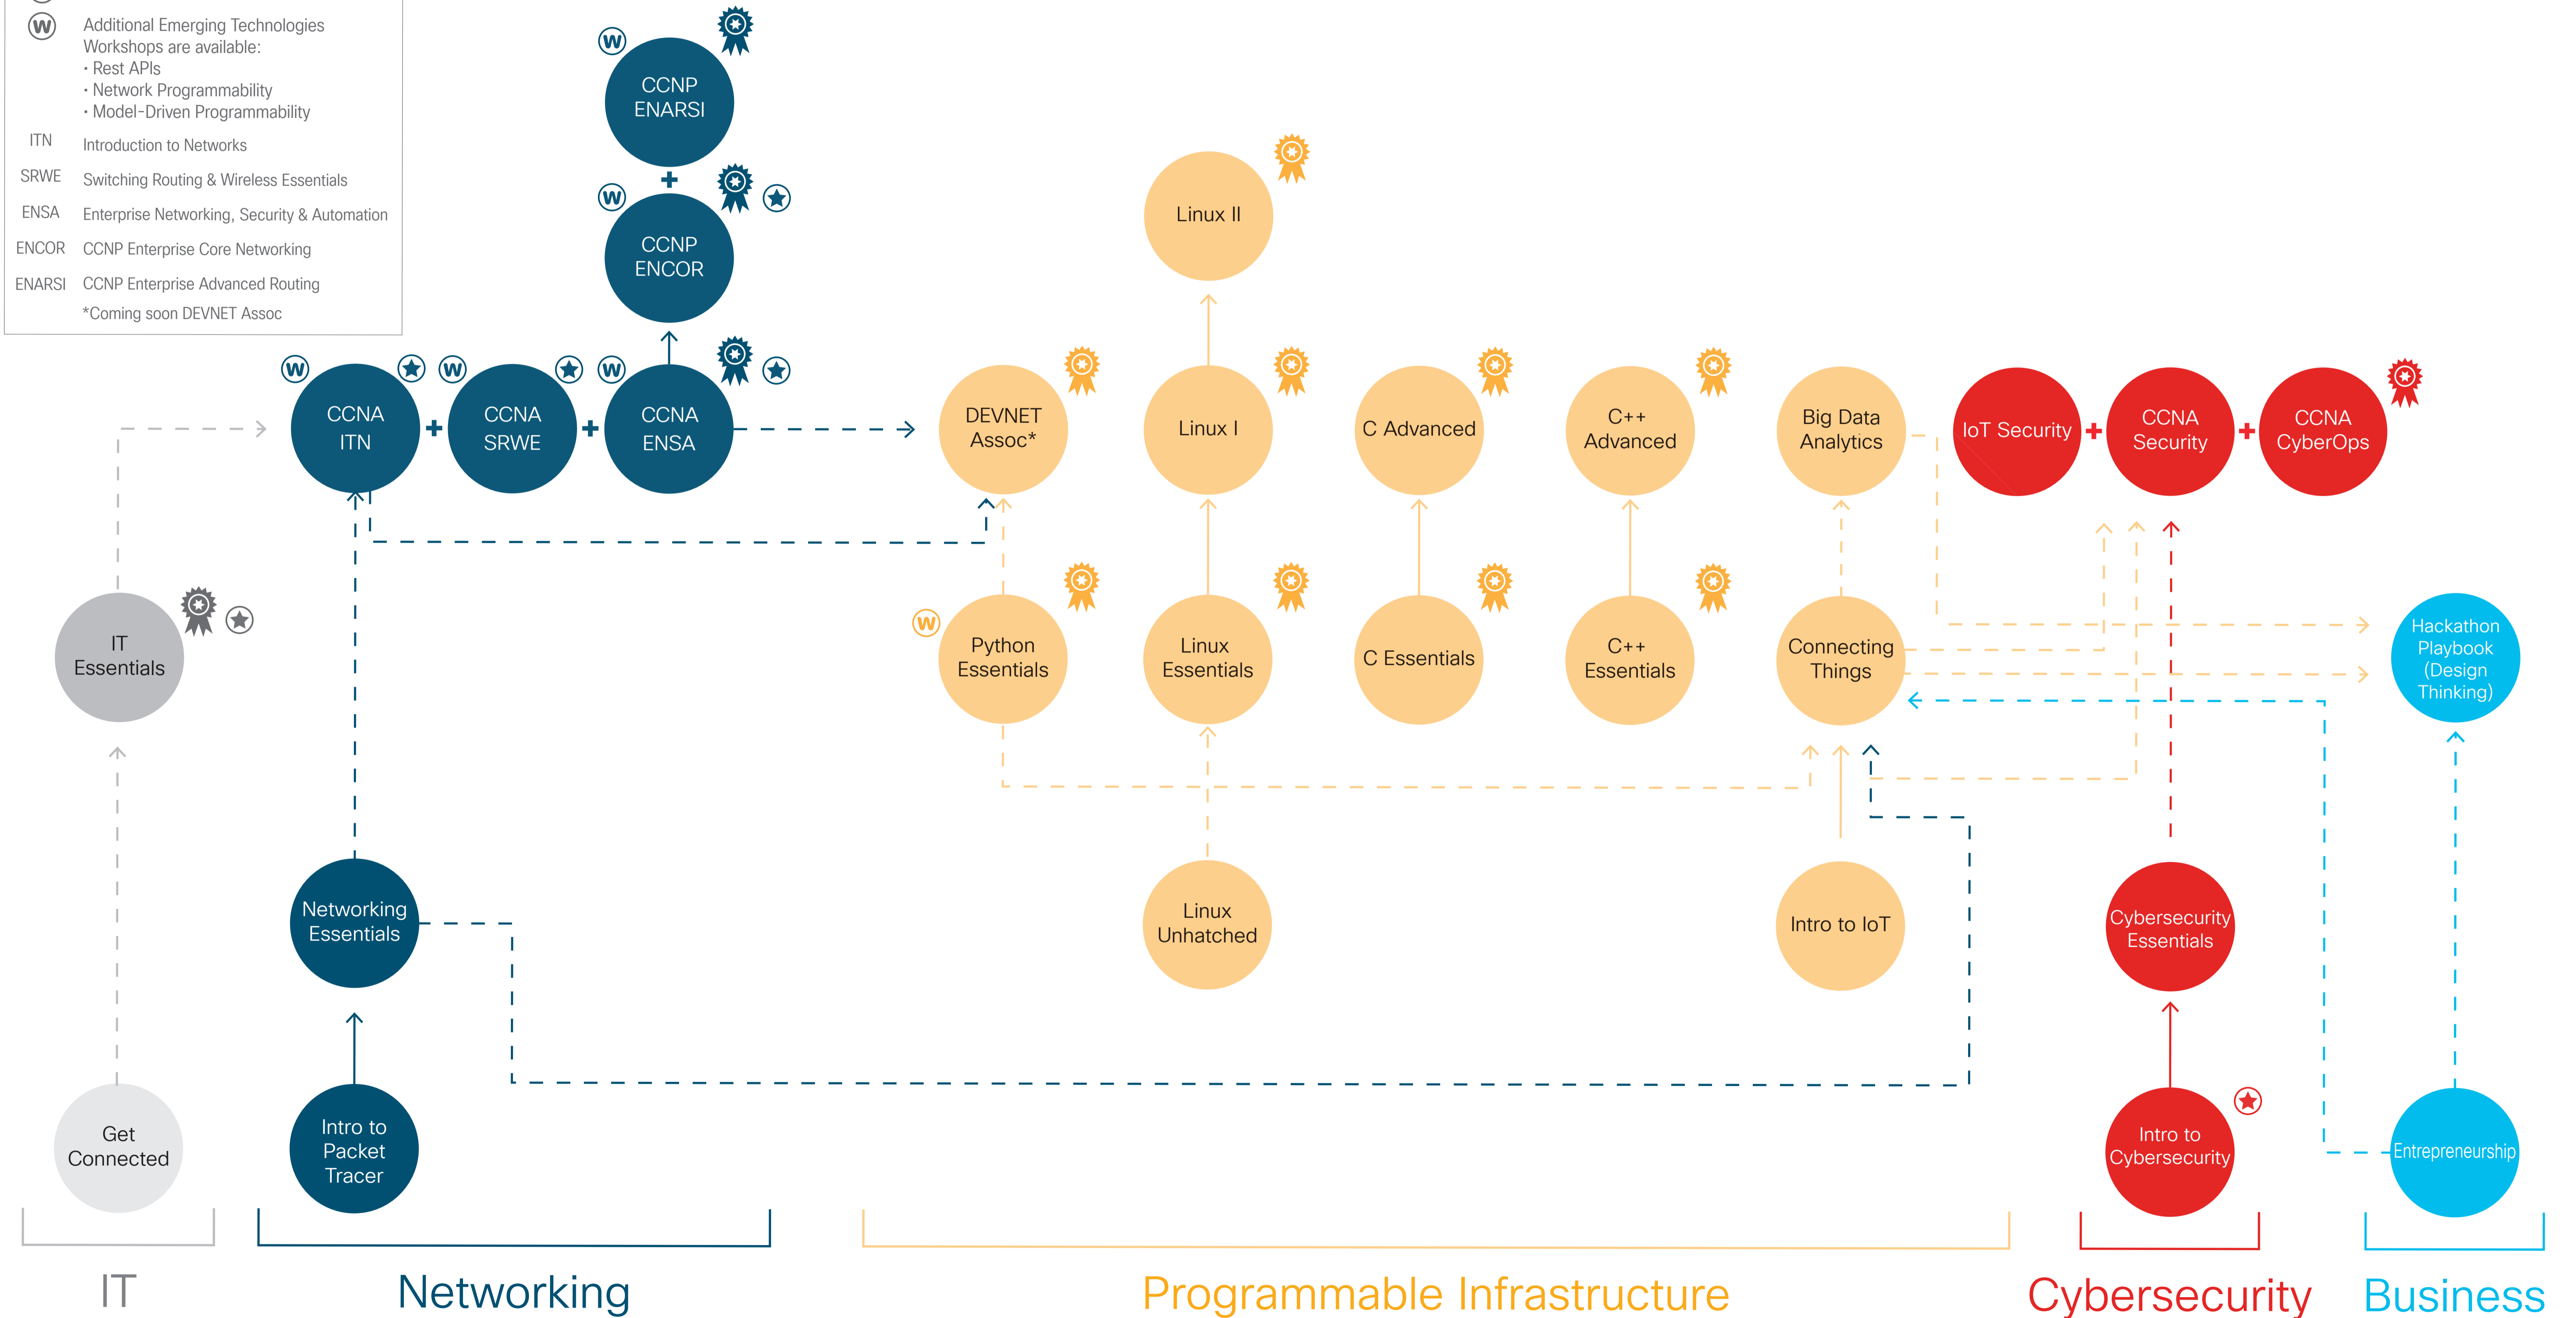

→ Pre-requisite knowledge
 - - -> Recommended pre-requisite knowledge
 🏆 Certification preparation
 ★ Digital badge earned
 (W) Additional Emerging Technologies Workshops are available:
 • Rest APIs
 • Network Programmability
 • Model-Driven Programmability
 ITN Introduction to Networks
 SRWE Switching Routing & Wireless Essentials
 ENSA Enterprise Networking, Security & Automation
 ENCOR CCNP Enterprise Core Networking
 ENARSI CCNP Enterprise Advanced Routing
 *Coming soon DEVNET Assoc

Your goal is within reach—mark it now!